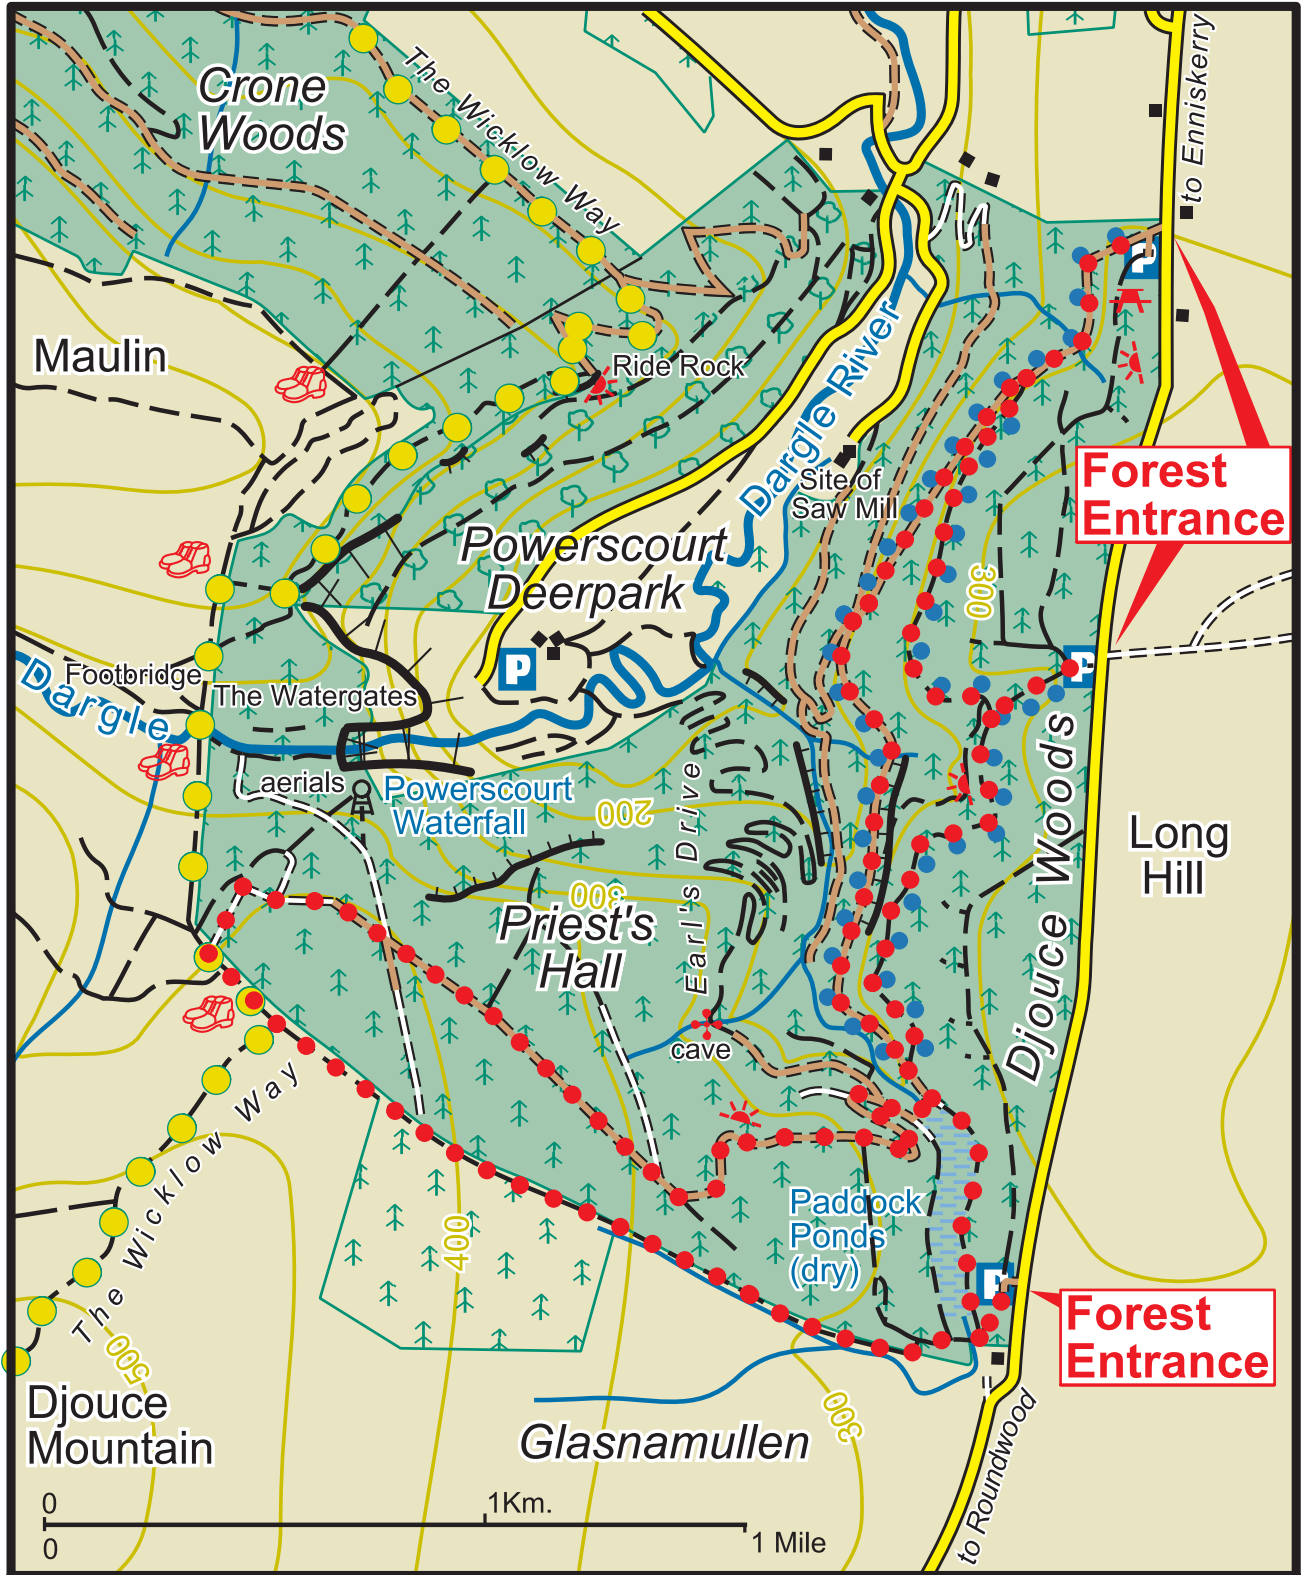

Deerpark & Djouce Woods

- | | | | | | |
|--|--------------|--|--------------------|--|--------------------|
| | Main Road | | Car Park | | Coillte Properties |
| | Minor Road | | Parking Spot | | Conifer Forest |
| | Forest Road | | Heritage Site | | Broadleaf Forest |
| | Forest Track | | Picnic Area | | |
| | Path | | Refreshments | | |
| | Viewpoint | | Hillwalking Access | | |

Wicklow Way (National Waymarked Way)

Deerpark Trail Short Trail

The representation on the map of roads, tracks and paths outside Coillte property should not be interpreted as conferring a right of way.