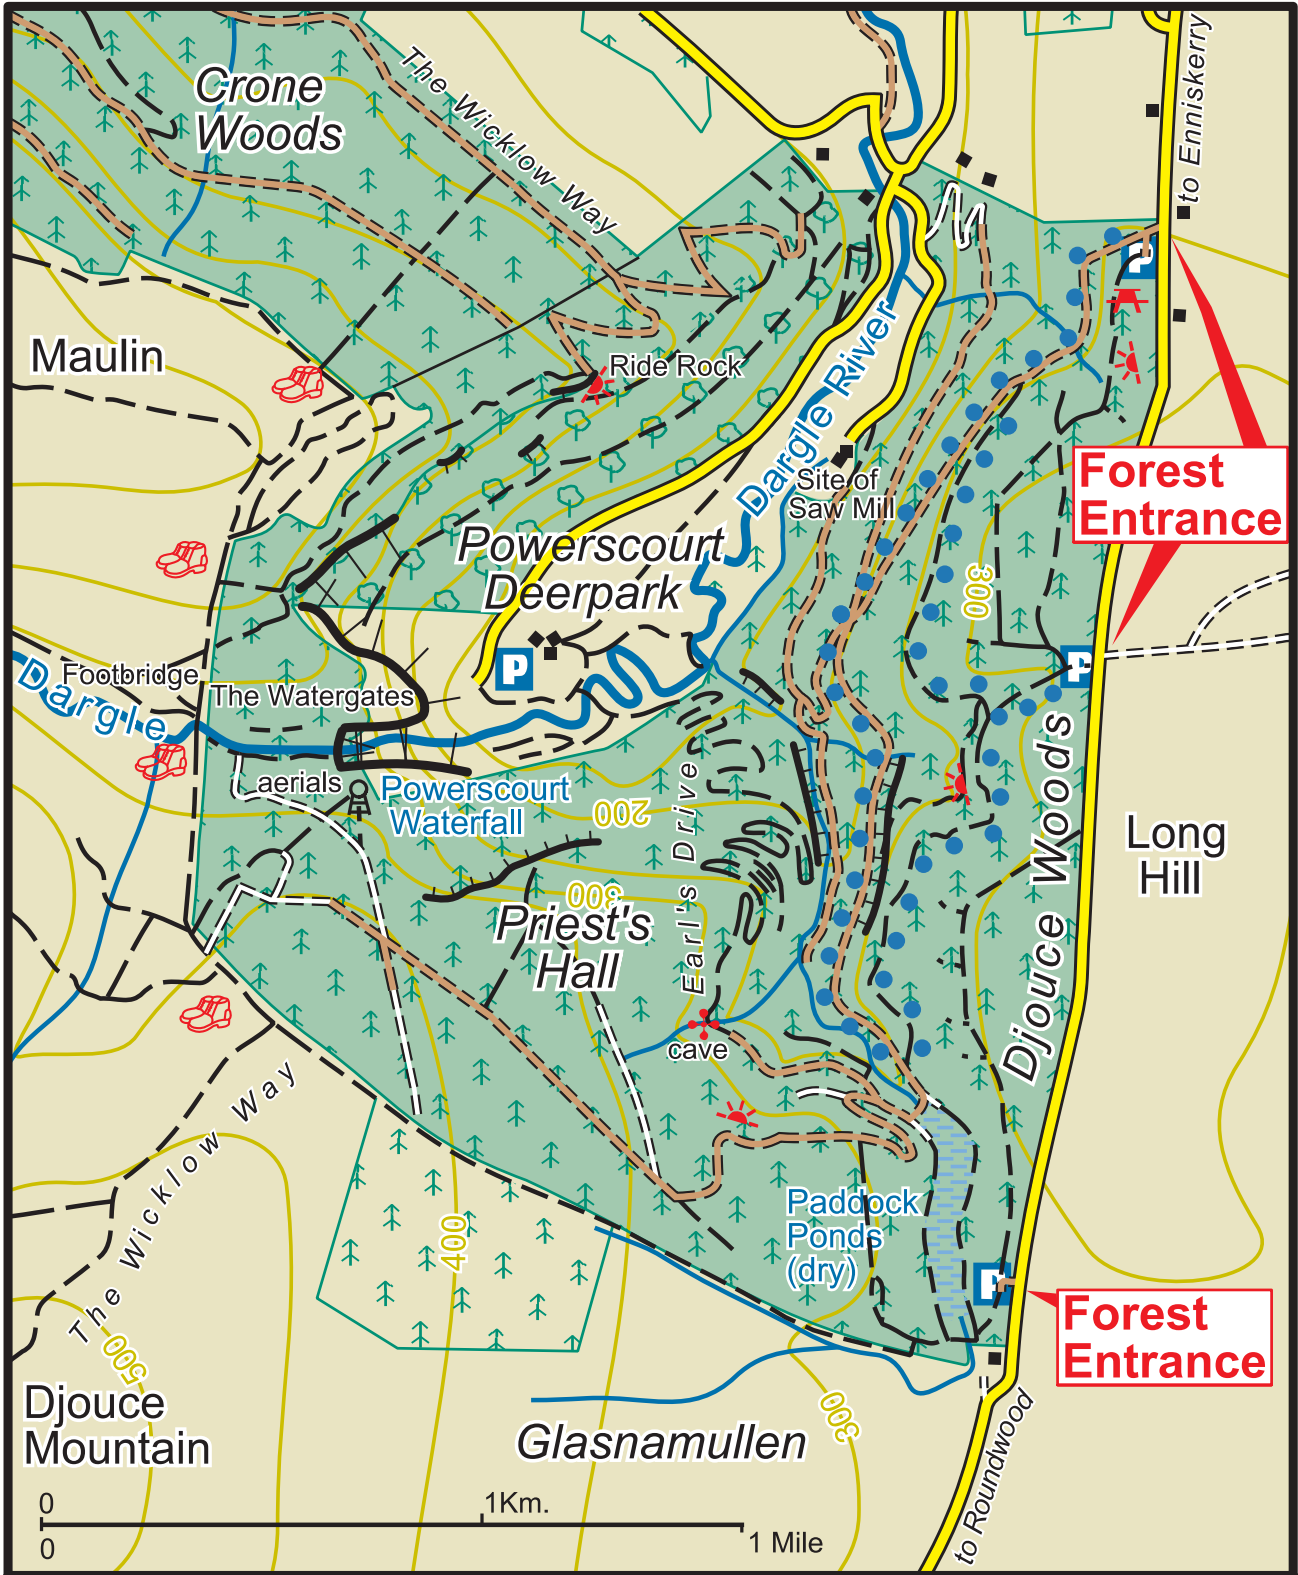

Deerpark & Djouce Woods

- | | | | | | |
|--|--------------|--|--------------------|--|--------------------|
| | Main Road | | Car Park | | Coillte Properties |
| | Minor Road | | Parking Spot | | Conifer Forest |
| | Forest Road | | Heritage Site | | Broadleaf Forest |
| | Forest Track | | Picnic Area | | |
| | Path | | Refreshments | | |
| | Viewpoint | | Hillwalking Access | | |

Short Trail

The representation on the map of roads, tracks and paths outside Coillte property should not be interpreted as conferring a right of way.